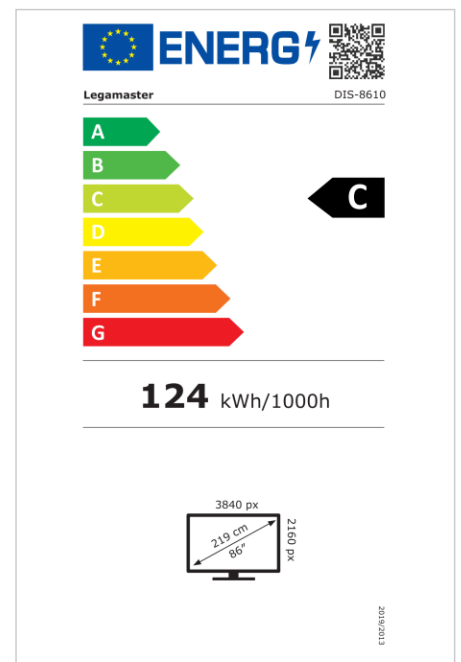

- Free OTA updates
- Landscape/Portrait Support
- Haze level 25%
- Integrated Videowall tool up to 3x3
- Integrated rotation sensor
- Compatible with E-Share Casting solution
- Android 11
- USB-C (65W + DP 1.2)
- 1x HDMI output
- 3x HDMI input
- OPS slot
- 1% for the Planet certified

Art.No. **7-805110-86-US**

GTIN **8713797107112**

DISCOVER 2 professional display

DIS-8610 US

Display

- Display diagonal: 86 inch
- Display technology: LCD
- Panel type: IPS
- Backlight type: Direct LED
- Display resolution: 3840 x 2160 px | 4K Ultra HD
- Display brightness: 500 cd/m²
- Display number of colours: 1.073 billion colours
- Contrast ratio (static): 1200:1
- Contrast ratio (dynamic): 5000:1
- Aspect ratio: 16:9
- Display refresh rate: 60 fps
- Response time: 8 ms
- Viewing angle: H: 178° / V: 178°
- Display control: IR remote controller, Ethernet, RS-232C
- Lifespan: 50000 Hours
- Durability: 18/7
- Screen orientation: Landscape, Portrait

Power

- Power supply: AC | 100 - 240 V | 50/60 Hz
- Power consumption (sleep mode): 0.5 W
- Power consumption (standby): 0.5 W
- Energy efficiency class (HDR): C
- Energy efficiency scale: A to G

Operational conditions